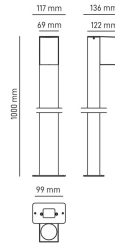

IBIZA
Outdoor bollard
IBIZA10G

IP 65

220-240V

DIMENSIONS	A	B	C
1	1000	122	69

GENERAL INFORMATIONS	
Code	IBIZA10G
Ean	8031453027544
Family	IBIZA
Technology	LED
Variant	ANTRACITE
Body material	ALUMINUM
Diffuser / lens material	GLASS
Years warranty	2

TECHNICAL FEATURES	
Base	GU10
Supply voltage (V) / Max (V)	110 / 240
Insulation class	1

PACKAGING	
Pack	4 / 4
Gross weight (Kg)	10.2
Net weight (Kg)	2.1

IBIZA
Outdoor bollard
IBIZA10G

- Aluminum bollard with glass diffuser
- GU10 socket max 7W LED
- Fixing on plate with dowels
- UV-resistant powder coating