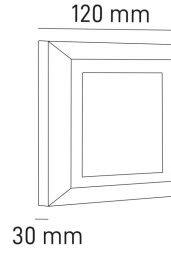

SORIA SQUARED
CCT step light
SORIA4Q

4 W - 330lm - 3000-4000-6500K

DIMENSIONS	A	B	C
1	120	30	120

GENERAL INFORMATIONS	
Code	SORIA4Q
Ean	8031453027452
Family	SORIA SQUARED
Technology	LED
Body material	ABS
Diffuser / lens material	PC
Operating temperature (° C)	-20 +40
Replaceable source	NO

LIGHTING DATA	
Light colour	CCT
CCT (K)	3000-4000-6500
Luminous Jux (lm)	330
Luminous Flux Module (lm)	450
Beam (°)	120
Color rendering (CRI)	80

TECHNICAL FEATURES	
Power (W)	4
Supply voltage (V) / Max (V)	220 / 240
Power frequency (Hz)	50/60
Insulation class	2
Power factor	0,5
Dimmer compatibility	NO
Nominal life (h)	25000

PACKAGING	
Packaging	BOX
Pack	20 / 20
Gross weight (Kg)	5.6
Net weight (Kg)	0.22

SORIA SQUARED

CCT step light

SORIA4Q

4W - 330lm - 3000-4000-6500K

- Steplight in ABS and polycarbonate for wall application
- White and anthracite cover supplied
- Built-in 4W LED module
- Selectable CCT