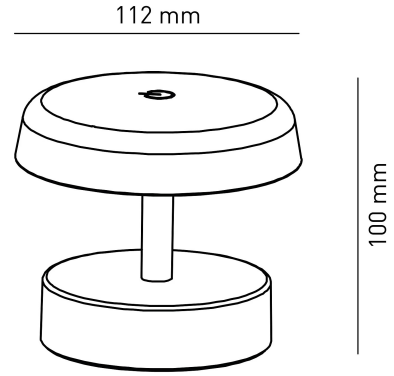

SAN
Rechargeable table lamp

SAN-B

0,8 W - 80lm - 3000K

IP 44

5
-5°+40°

DIMENSIONS	A	B	C
1	11	8	

GENERAL INFORMATIONS	
Code	SAN-B
Ean	8031453031862
Family	SAN
Technology	LED
Variant	BIANCO
Body material	ABS
Diffuser / lens material	PC
Years warranty	2
LIGHTING DATA	
Light colour	WW
CCT (K)	3000
Luminous flux (lm)	80
TECHNICAL FEATURES	
Power (W)	0,8
Insulation class	3
PACKAGING	
Packaging	BOX
Pack	1 / 1

SAN **Rechargeable table lamp**

SAN-B

0,8W - 80lm - 3000K

- IP44 rechargeable battery table lamp
- ABS body
- Supplied with 1m USB-C power cable (power adapter not included)
- Touch surface for power on and light adjustment
- Lithium battery
- Charging time 3 hours
- Operating time from 3,5 to 60 hours (depending on dimming)