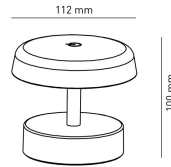

SAN
Rechargeable table lamp

SAN-B

0,8 W - 80lm - 3000K

IP 44

5
-5°+40°

DIMENSIONS	A	B	C
1	11	8	

GENERAL INFORMATIONS	
Code	SAN-B
Ean	8031453031862
Family	SAN
Technology	LED
Variant	BIANCO
Body material	ABS
Diffuser / lens material	PC
Years warranty	2
LIGHTING DATA	
Light colour	WW
CCT (K)	3000
Luminous flux (lm)	80
TECHNICAL FEATURES	
Power (W)	0,8
Insulation class	3
PACKAGING	
Packaging	BOX
Pack	1 / 1