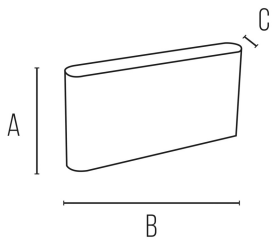

ALICANTE

POWER W	KELVIN	LUMEN lm	MEASURES mm	BEAM °	VARIANT	CODE	EAN	ENERGY CLASS
10	3000-4000-5500	580	1	2X150	WHITE	ALICANTE10B	8031453022013	A ↑ G E
10	3000-4000-5500	500	1	2X150	ANTHRACITE	ALICANTE10G	8031453022020	A ↑ G E

DIMENSIONS	A	B	C
1	90	175	30

- ALUMINUM WALL LIGHT FOR INDOORS AND OUTDOORS
- PAINTED DIE-CAST ALUMINIUM BODY
- BUILT-IN LED MODULES 2X5W (UP AND DOWN)
- SELECTABLE CCT