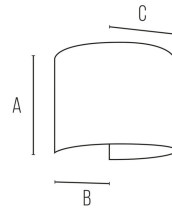

### MARBELLA10MRK

10 W - 520lm - 3000-4000-5500K

DIMENSIONS	A	B	C
1	100	115	135

GENERAL INFORMATIONS	
Code	MARBELLA10MRK
Ean	8031453024987
Family	MARBELLA ROUND
Technology	LED
Variant	GRIGIO MARINA
Body material	ALUMINUM
Diffuser / lens material	GLASS
Operating temperature (° C)	-20 - +45
Years warranty	2
(RAL) Colour	7040
Replaceable source	NO

#### MARBELLA10MRK

10W - 520lm - 3000-4000-5500K

- Interior and exterior wall light in aluminium
- Built-in LED modules 2x5W (up and down)
- Double light beam adjustable individually 0°-90° no tools needed
- Selectable CCT