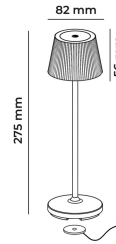

EMMA MINI
Rechargeable table lamp

EMMAMINI-A

1,5 W - 130lm - 3000K

DIMENSIONS	A	B	C
1	274	82	

GENERAL INFORMATIONS	
Code	EMMAMINI-A
Ean	8031453031213
Family	EMMA MINI
Technology	LED
Variant	CARTA DA ZUCCHERO
Body material	ALU+PC
Diffuser / lens material	
Operating temperature (° C)	-5 +40
Years warranty	2
(RAL) Colour	5024
LIGHTING DATA	
CCT (K)	3000
Luminous lux (lm)	130
TECHNICAL FEATURES	
Power (W)	1,5
Insulation class	3
PACKAGING	
Packaging	BOX
Pack	1 / 6

EMMA MINI Rechargeable table lamp

EMMAMINI-A

1,5W - 130lm - 3000K

- IP54 rechargeable battery table lamp
- Aluminum body and polycarbonate diffuser
- Supplied with 1.5m USB cabled magnetic charging base (power adapter not included)
- Touch surface for power on and light adjustment
- Lithium battery
- 6 hours charging time
- Operating time from 9 to 48 hours (depending on dimming)