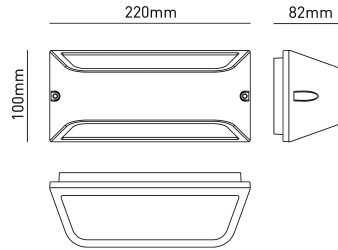

LAGOS 1
Wall lamp
LAGOS1E27M

DIMENSIONS	A	B	C
1	100	220	82

GENERAL INFORMATIONS

Code	LAGOS1E27M
Ean	8031453031527
Family	LAGOS 1
Technology	LED
Variant	GRIGIO MARINA
Body material	Aluminum
Diffuser / lens material	PC
Operating temperature (° C)	-20 - +45
Years warranty	2
(RAL) Colour	9016

TECHNICAL FEATURES

Base	E27
Supply voltage (V) / Max (V)	220 / 240
Power frequency (Hz)	50/60
Dimmer compatibility	NO

PACKAGING

Packaging	BOX
Pack	1 / 1

LAGOS 1
Wall lamp
LAGOS1E27M

- Wall light with aluminium body and polycarbonate diffuser
- Available with E27 base max 20W LED or selectable CCT 9W LED module