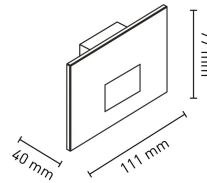

ARONA 300
CCT step light for magnetic cover

ARONA300

1,5 W - 80lm - 3000-4000-6000K

DIMENSIONS	A	B	C
1	77	111	40

GENERAL INFORMATIONS	
Code	ARONA300
Ean	8031453028916
Family	ARONA 300
Product line	SEGNAPASSO
Technology	LED
Body material	PC
Diffuser / lens material	PC
Operating temperature (° C)	-20 - +40
Years warranty	2
External driver	NO
Replaceable source	NO

LIGHTING DATA	
Light colour	CCT
CCT (K)	3000-4000-6000
Luminous flux (lm)	80
Luminous Flux Module (lm)	100
Beam (°)	38
Color rendering (CRI)	80

TECHNICAL FEATURES	
Power (W)	1,5
Supply voltage (V) / Max (V)	175 / 265
Power frequency (Hz)	50/60
Insulation class	2
Dimmer compatibility	NO
Nominal life (h)	20000

PACKAGING	
Packaging	BOX
Pack	50 / 50
Gross weight (Kg)	6.8
Net weight (Kg)	0.104

ARONA 300
CCT step light for magnetic cover

ARONA300

1,5W - 80lm - 3000-4000-6000K

- Polycarbonate and aluminum steplight
- Replaceable magnetic aluminum cover (order separately)
- 4 colors and 2 shapes available
- Built-in 1.5W led module
- Selectable CCT
- Compatible with 503 formwork (not included)