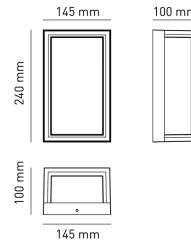

**LEON 12**  
**Wall mounted lantern**  
**LEON12B**

12 W - 1200lm - 3000-4000-5500K

DIMENSIONS	A	B	C
1	240	100	145

GENERAL INFORMATIONS	
Code	LEON12B
Ean	8031453028824
Family	LEON 12
Technology	LED
Variant	BIANCO
Body material	ALUMINUM
Diffuser / lens material	PC
Operating temperature (° C)	-20 - +40
Years warranty	2
(RAL) Colour	9016
Replaceable source	NO

LIGHTING DATA	
Light colour	CCT
CCT (K)	3000-4000-5500
Luminous flux (lm)	1200
Luminous Flux Module (lm)	1400
Beam (°)	120
Color rendering (CRI)	>80

TECHNICAL FEATURES	
Power (W)	12
Supply voltage (V) / Max (V)	220 / 240
Power frequency (Hz)	50/60
Insulation class	1
Dimmer compatibility	NO
Nominal life (h)	20000

PACKAGING	
Packaging	BOX
Pack	8 / 8
Gross weight (Kg)	9.2
Net weight (Kg)	1.13

**LEON 12**  
**Wall mounted lantern**

**LEON12B**

12W - 1200lm - 3000-4000-5500K

- Aluminum body and polycarbonate diffuser wall lantern
- 12W built-in LED module
- Selectable CCT