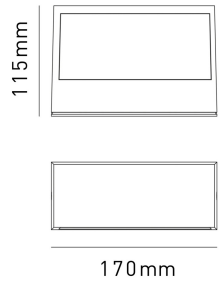

VALENCIA

BASE	MEASURES mm	VARIANT	CODE	EAN
E27	1	WHITE	VALENCIAE27B	8031453027490
E27	1	ANTHRACITE	VALENCIAE27G	8031453027483
E27	1	CORTEN	VALENCIAE27C	8031453027506

DIMENSIONS	A	B	C
1	70	170	115

- WALL LIGHT WITH ALUMINUM BODY AND FROSTED GLASS DIFFUSER
- E27 BASE FOR LED LIGHT SOURCES MAX 20W
- UV-RESISTANT POWDER COATING