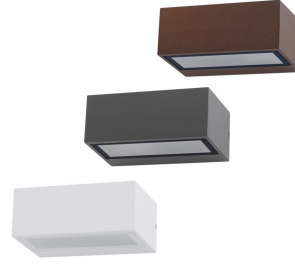

VALENCIA

BASE	MEASURES mm	VARIANT	CODE	EAN
E27	1	WHITE	VALENCIAE27B	8031453027490
E27	1	ANTHRACITE	VALENCIAE27G	8031453027483
E27	1	CORTEN	VALENCIAE27C	8031453027506

DIMENSIONS	A	B	C
1	70	170	115

- WALL LIGHT WITH ALUMINUM BODY AND FROSTED GLASS DIFFUSER
- E27 BASE FOR LED LIGHT SOURCES MAX 20W
- UV-RESISTANT POWDER COATING