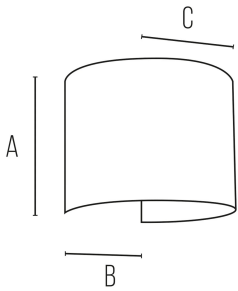

MARBELLA ROUND

POWER W	KELVIN	LUMEN lm	MEASURES mm	BEAM °	VARIANT	CODE	EAN	ENERGY CLASS
10	3000-4000-5500	590	1	2X90	WHITE	MARBELLA10BRK	8031453024963	A ↑ G ↓ F
10	3000-4000-5500	480	1	2X90	ANTHRACITE	MARBELLA10GRK	8031453024970	A ↑ G ↓ F
10	3000-4000-5500	520	1	2X90	LIGHT GREY	MARBELLA10MRK	8031453024987	A ↑ G ↓ F
10	3000-4000-5500	480	1	2X90	CORTEN	MARBELLA10CRK	8031453025038	A ↑ G ↓ F

DIMENSIONS	A	B	C
1	100	115	135

- INTERIOR AND EXTERIOR WALL LIGHT IN ALUMINIUM
- BUILT-IN LED MODULES 2X5W (UP AND DOWN)
- DOUBLE LIGHT BEAM ADJUSTABLE INDIVIDUALLY 0°-90° NO TOOLS NEEDED
- SELECTABLE CCT