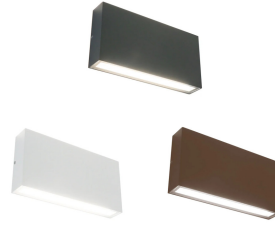

MADRID 24

POWER W	KELVIN	LUMEN lm	MEASURES mm	BEAM °	VARIANT	CODE	EAN	ENERGY CLASS
24	3000-4000-5000	1690	1	2X90	WHITE	MADRID24BK	8031453030667	A ↑ G E
24	3000-4000-5000	1610	1	2X90	ANTHRACITE	MADRID24GK	8031453030674	A ↑ G E
24	3000-4000-5000	1600	1	2X90	CORTEN	MADRID24CK	8031453030681	A ↑ G E

- INTERIOR AND EXTERIOR WALL LIGHT IN ALUMINIUM
- PAINTED DIE-CAST ALUMINIUM BODY
- BUILT-IN LED 2X12W (UP AND DOWN)
- SELECTABLE CCT