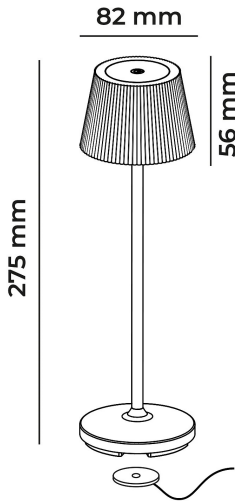

## EMMA MINI

POWER W	KELVIN	LUMEN lm	MEASURES mm	VARIANT	CODE	EAN
1.5	3000	130	1	PASTEL BLUE	EMMAMINI-A	8031453031213
1.5	3000	130	1	TRAFFIC WHITE	EMMAMINI-B	8031453031220
1.5	3000	130	1	CORTEN	EMMAMINI-C	8031453031237
1.5	3000	130	1	LIGHT IVORY	EMMAMINI-I	8031453031244
1.5	3000	130	1	TRAFFIC BLACK	EMMAMINI-N	8031453031251
1.5	3000	130	1	OCEAN BLUE	EMMAMINI-P	8031453031268
1.5	3000	130	1	RASPBERRY RED	EMMAMINI-R	8031453031275
1.5	3000	130	1	PALE GREEN	EMMAMINI-V	8031453031282

DIMENSIONS	A	B	C
1	274	82	

- IP54 RECHARGEABLE BATTERY TABLE LAMP
- ALUMINUM BODY AND POLYCARBONATE DIFFUSER
- SUPPLIED WITH 1.5M USB CABLED MAGNETIC CHARGING BASE (POWER ADAPTER NOT INCLUDED)
- TOUCH SURFACE FOR POWER ON AND LIGHT ADJUSTMENT
- LITHIUM BATTERY
- 6 HOURS CHARGING TIME
- OPERATING TIME FROM 9 TO 48 HOURS (DEPENDING ON DIMMING)