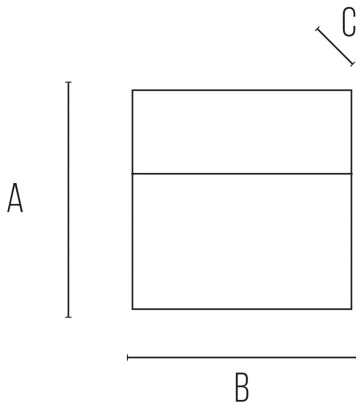

BILBAO 6 SQUARED

POWER W	KELVIN	LUMEN lm	MEASURES mm	BEAM °	VARIANT	CODE	EAN	ENERGY CLASS
6	4000	290	1	72	ANTHRACITE	BILBAO6GQ	8031453022723	A ↑ G F
6	4000	350	1	72	LIGHT GREY	BILBAO6MQ	8031453022730	A ↑ G F
6	4000	300	1	72	CORTEN	BILBAO6CQ	8031453022716	A ↑ G F

DIMENSIONS	A	B	C
1	28	159	159

- SQUARE STEPLIGHT IN DIE-CAST ALUMINUM FOR WALL APPLICATION
- BUILT-IN 6W LED MODULE