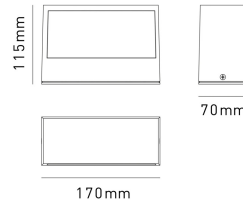

VALENCIA
Wall lamp
VALENCIAE27B

IP 54

220-240V

DIMENSIONS	A	B	C
1	70	170	115

GENERAL INFORMATIONS	
Code	VALENCIAE27B
Ean	8031453027490
Family	VALENCIA
Technology	LED
Variant	BIANCA
Body material	ALUMINUM
Diffuser / lens material	GLASS
Operating temperature (° C)	-20 +40°C
Years warranty	2

TECHNICAL FEATURES	
Base	E27
Supply voltage (V) / Max (V)	220 / 240
Power frequency (Hz)	50/60
Insulation class	1

PACKAGING	
Pack	12 / 12
Gross weight (Kg)	7.9
Net weight (Kg)	0.54

VALENCIA
Wall lamp
VALENCIAE27B

- Wall light with aluminum body and frosted glass diffuser
- E27 base for LED light sources max 20W
- UV-resistant powder coating

fascio singolo
single beam