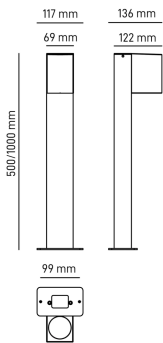

IBIZA

BASE	MEASURES mm	VARIANT	CODE	EAN
GU10	1	ANTHRACITE	IBIZA5G	8031453027537
GU10	1	CORTEN	IBIZA5C	8031453028855
GU10	2	ANTHRACITE	IBIZA10G	8031453027544
GU10	2	CORTEN	IBIZA10C	8031453028862

DIMENSIONS	A	B	C
1	500	122	69
2	1000	122	69

- ALUMINUM BOLLARD WITH GLASS DIFFUSER
- GU10 SOCKET MAX 7W LED
- FIXING ON PLATE WITH DOWELS
- UV-RESISTANT POWDER COATING