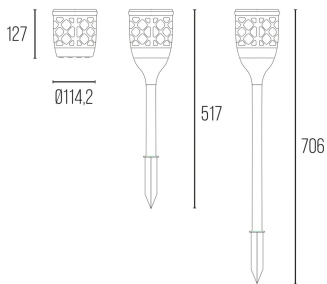

FLAME2N

POWER W	KELVIN	MEASURES mm	BEAM °	CODE	EAN
2	1500	1	360	FLAME2N	8031453023232

DIMENSIONS	A	B	C
1	706	114,2	

- UNIQUE AND REALISTIC FLAME EFFECT
- MULTIPURPOSE: GARDEN AND HOUSE SUITED, CAN BE HUNG, LEANED OR PLACED ON THE INCLUDED STAKE
- TWO DIFFERENT OPERATING MODES
- RECHARGEABLE VIA SOLAR PANEL OR USB PORT (MICRO USB)
- WIDE CAPACITY, LONGER LIFE, HIGH PERFORMANCE LITHIUM BATTERY
- UV-RESISTANT, AUTO-EXSTINGUISHING DURABLE MATERIAL
- IP65 PROTECTION
- BLACK FINISHING