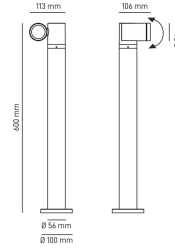

MERIDA
Outdoor bollard
MERIDA6G

DIMENSIONS	A	B	C
1	600	113	106

GENERAL INFORMATIONS	
Code	MERIDA6G
Ean	8031453027551
Family	MERIDA
Technology	LED
Variant	ANTRACITE
Body material	ALUMINUM
Diffuser / lens material	GLASS
Operating temperature (° C)	-20 +40°C
Years warranty	2
TECHNICAL FEATURES	
Base	GU10
Supply voltage (V) / Max (V)	110 / 240
Power frequency (Hz)	50/60
Insulation class	1
PACKAGING	
Pack	8 / 8
Gross weight (Kg)	10
Net weight (Kg)	0.93

MERIDA
Outdoor bollard
MERIDA6G

- Aluminum bollard with glass diffuser
- Adjustable head
- GU10 socket max 7W LED
- Fixing on plate with dowels
- UV-resistant powder coating