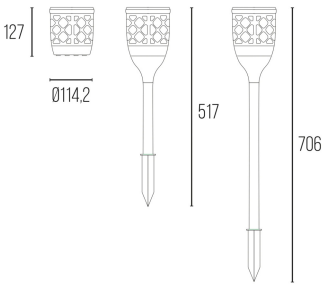

**FLAME2N**

POWER W	KELVIN	MEASURES mm	BEAM °	CODE	EAN
2	1500	1	360	FLAME2N	8031453023232

DIMENSIONS	A	B	C
1	706	114.2	

- UNIQUE AND REALISTIC FLAME EFFECT
- MULTIPURPOSE: GARDEN AND HOUSE SUITED, CAN BE HUNG, LEANED OR PLACED ON THE INCLUDED STAKE
- TWO DIFFERENT OPERATING MODES
- RECHARGEABLE VIA SOLAR PANEL OR USB PORT (MICRO USB)
- WIDE CAPACITY, LONGER LIFE, HIGH PERFORMANCE LITHIUM BATTERY
- UV-RESISTANT, AUTO-EXSTINGUISHING DURABLE MATERIAL
- IP65 PROTECTION
- BLACK FINISHING