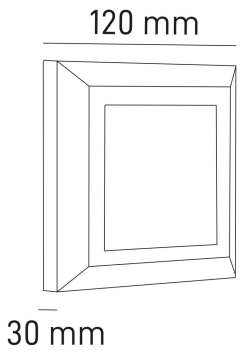

SORIA SQUARED

POWER W	KELVIN	LUMEN lm	MEASURES mm	BEAM °	CODE	EAN	ENERGY CLASS
4	3000-4000-6500	330	1	120	SORIA4Q	8031453027452	A 1 G E

DIMENSIONS	A	B	C
1	120	30	120

- STEPLIGHT IN ABS AND POLYCARBONATE FOR WALL APPLICATION
- WHITE AND ANTHRACITE COVER SUPPLIED
- BUILT-IN 4W LED MODULE
- SELECTABLE CCT