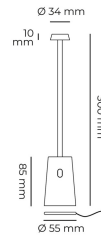

**TAG**  
**Rechargeable table lamp**

TAG-C

3 W - 250lm - 3000K

DIMENSIONS	A	B	C
1	300	55	

GENERAL INFORMATIONS	
Code	TAG-C
Ean	8031453031053
Family	TAG
Technology	LED
Variant	CORTEN
Body material	ALU
Diffuser / lens material	
Operating temperature (° C)	-5 +40
Years warranty	2
(RAL) Colour	0
LIGHTING DATA	
Light colour	WW
CCT (K)	3000
Luminous flux (lm)	250
TECHNICAL FEATURES	
Power (W)	3
Insulation class	3
PACKAGING	
Packaging	BOX
Pack	1 / 16

## **TAG** **Rechargeable table lamp**

**TAG-C**

**3W - 250lm - 3000K**

- IP54 rechargeable battery table lamp
- Aluminum body and transparent polycarbonate diffuser
- Supplied with 1m USB cabled charging base (power adapter not included)
- Touch surface for power on and light adjustment
- Lithium battery
- Charging time 4 hours
- Operating time from 4 to 25 hours (depending on dimming)