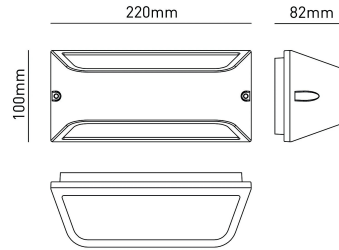

LAGOS 1
Wall lamp
LAGOS1E27B

DIMENSIONS	A	B	C
1	100	220	82

GENERAL INFORMATIONS	
Code	LAGOS1E27B
Ean	8031453031497
Family	LAGOS 1
Technology	LED
Variant	BIANCO
Body material	Aluminum
Diffuser / lens material	PC
Operating temperature (° C)	-20 - +45
Years warranty	2
(RAL) Colour	9016

TECHNICAL FEATURES	
Base	E27
Supply voltage (V) / Max (V)	220 / 240
Power frequency (Hz)	50/60
Dimmer compatibility	NO

PACKAGING	
Packaging	BOX
Pack	1 / 1

LAGOS 1
Wall lamp
LAGOS1E27B

- Wall light with aluminium body and polycarbonate diffuser
- Available with E27 base max 20W LED or selectable CCT 9W LED module