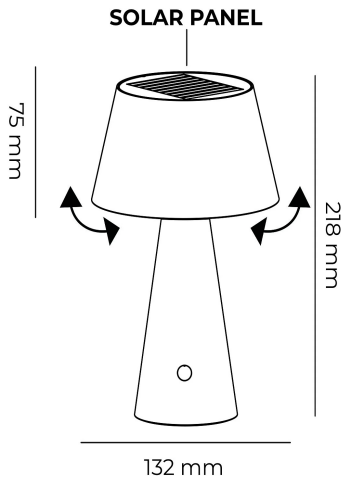

TIZIA

POWER W	KELVIN	LUMEN lm	MEASURES mm	VARIANT	CODE	EAN
2.6	3000	500	1	BLUE	TIZIA-B	8031453031121
2.6	3000	500	1	TRAFFIC BLACK	TIZIA-N	8031453031312
2.6	3000	500	1	RED	TIZIA-R	8031453031114
2.6	3000	500	1	GREEN	TIZIA-V	8031453031138
2.6	3000	500	1	TRAFFIC WHITE	TIZIA-W	8031453031145

DIMENSIONS	A	B	C
1	218	132	

- IP54 RECHARGEABLE SOLAR AND USB-C TABLE LAMP
- ABS BODY AND PS DIFFUSER
- 0.5WP MONOCRYSTALLIN SOLAR PANEL
- ADJUSTABLE LAMPSHADE
- LITHIUM BATTERY
- CHARGING TIME 4 HOURS, VIA USB C CABLE
- OPERATING TIME FROM 2 TO 8 HOURS (DEPENDING ON DIMMING)