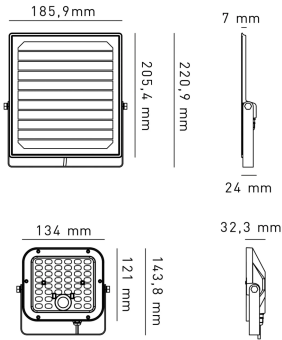

# YUMA1500

POWER W	KELVIN	LUMEN lm	MEASURES mm	BEAM °	CODE	EAN
10	4000	1500	1	60X120	YUMA1500	8031453028497

DIMENSIONS	A	B	C
1	153	32	144

- FLOODLIGHT WITH DUSK SENSOR AND PIR PRESENCE DETECTOR
- EASY INSTALLATION: MAINS CONNECTION NOT NEEDED
- HIGH QUALITY LI-ON 18650 BATTERY, 3.7V, 3600MAH, 13.32WH
- FLOODLIGHT CAN BE SEPARATED FROM THE SOLAR PANEL FOR STANDALONE USE
- HIGH EFFICIENCY 150 LM/W
- WIDE ILLUMINATION AREA, 120° X 60° ASYMMETRIC BEAM ANGLE
- SELF-EXTINGUISHING ABS + PC ANTI UV MATERIAL
- IP67 CONNECTOR, 5M CABLE
- REMOTE CONTROL INCLUDED
- 2 OPERATING MODES