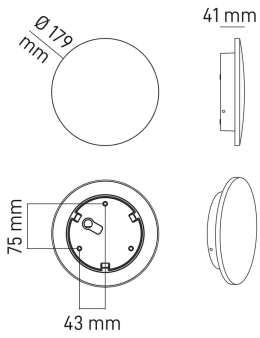

LUNA

POWER W	KELVIN	LUMEN lm	MEASURES mm	BEAM °	VARIANT	CODE	EAN	ENERGY CLASS
9	3000-4000-5200	870	1	75	WHITE	LUNA9B	8031453027469	A T G E
9	3000-4000-5200	630	1	75	ANTHRACITE	LUNA9G	8031453027476	A T G E

DIMENSIONS	A	B	C
1	41	179	

- ROUND ALUMINUM WALL LIGHT
- INTEGRATED 9W - 1000LM LED MODULE
- INDIRECT REAR LIGHTING
- UV-RESISTANT POWDER COATING