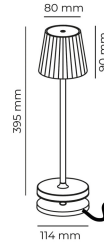

EMMA

Rechargeable table lamp

EMMA-I

3 W - 250lm - 3000K

DIMENSIONS	A	B	C
1	395	114	

GENERAL INFORMATIONS	
Code	EMMA-I
Ean	8031453028411
Family	EMMA
Technology	LED
Variant	AVORIO
Body material	ALU+PC
Diffuser / lens material	PC
Operating temperature (° C)	-5 +40
Years warranty	2
(RAL) Colour	1015
LIGHTING DATA	
CCT (K)	3000
Luminous lux (lm)	250
TECHNICAL FEATURES	
Power (W)	3
Insulation class	3
PACKAGING	
Packaging	BOX
Pack	8 / 8
Gross weight (Kg)	12.6
Net weight (Kg)	1.23

EMMA Rechargeable table lamp

EMMA-I

3W - 250lm - 3000K

- IP54 rechargeable battery table lamp
- Aluminum body and polycarbonate diffuser
- Supplied with 1.5m USB cabled magnetic charging base (power adapter not included)
- Touch surface for power on and light adjustment
- Lithium battery
- 6 hours charging time
- Operating time from 9 to 48 hours (depending on dimming)