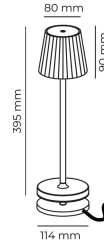

EMMA

Rechargeable table lamp

EMMA-R

3 W - 250lm - 3000K

DIMENSIONS	A	B	C
1	395	114	

GENERAL INFORMATIONS	
Code	EMMA-R
Ean	8031453028398
Family	EMMA
Technology	LED
Variant	ROSSO LAMPONE
Body material	ALU+PC
Diffuser / lens material	PC
Operating temperature (° C)	-5 +40
Years warranty	2
(RAL) Colour	3027
LIGHTING DATA	
CCT (K)	3000
Luminous lux (lm)	250
TECHNICAL FEATURES	
Power (W)	3
Insulation class	3
PACKAGING	
Packaging	BOX
Pack	8 / 8
Gross weight (Kg)	12.6
Net weight (Kg)	1.23

EMMA **Rechargeable table lamp**

EMMA-R

3W - 250lm - 3000K

- IP54 rechargeable battery table lamp
- Aluminum body and polycarbonate diffuser
- Supplied with 1.5m USB cabled magnetic charging base (power adapter not included)
- Touch surface for power on and light adjustment
- Lithium battery
- 6 hours charging time
- Operating time from 9 to 48 hours (depending on dimming)