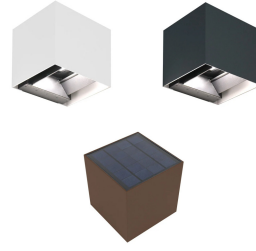

MARBELLASUN

POWER W	KELVIN	LUMEN lm	MEASURES mm	BEAM °	VARIANT	CODE	EAN
9	3000	670	1	95	WHITE	MARBELLA9SUNB2	8031453032142
9	4000	670	1	95	WHITE	MARBELLA9SUNB	8031453030773
9	3000	620	1	95	ANTHRACITE	MARBELLA9SUNG2	8031453032166
9	4000	620	1	95	ANTHRACITE	MARBELLA9SUNG	8031453030780
9	3000	610	1	95	CORTEN	MARBELLA9SUNC2	8031453032159
9	4000	610	1	95	CORTEN	MARBELLA9SUNC	8031453030797

DIMENSIONS	A	B	C
1	150	150	150

- OUTDOOR ALUMINUM WALL LIGHT WITH DUSK SENSOR AND MICROWAVE PRESENCE DETECTOR
- INDIVIDUALLY ADJUSTABLE LIGHT BEAM 0°-95° NO TOOLS NEEDED
- GRADUATED SCALE TO ADJUST THE BEAM WIDTH
- EASY TO INSTALL: DOES NOT REQUIRE CONNECTION TO MAINS ENERGY
- LITHIUM ION BATTERY 3.7V-2600MAH, 9.62WH