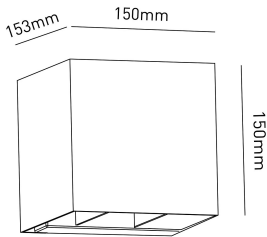

MARBELLASUN

POWER W	KELVIN	LUMEN lm	MEASURES mm	BEAM °	VARIANT	CODE	EAN
9	3000	670	1	95	WHITE	MARBELLA9SUNB2	8031453032142
9	4000	670	1	95	WHITE	MARBELLA9SUNB	8031453030773
9	3000	620	1	95	ANTHRACITE	MARBELLA9SUNG2	8031453032166
9	4000	620	1	95	ANTHRACITE	MARBELLA9SUNG	8031453030780
9	3000	610	1	95	CORTEN	MARBELLA9SUNC2	8031453032159
9	4000	610	1	95	CORTEN	MARBELLA9SUNC	8031453030797

DIMENSIONS	A	B	C
1	150	150	150

- OUTDOOR ALUMINUM WALL LIGHT WITH DUSK SENSOR AND MICROWAVE PRESENCE DETECTOR
- INDIVIDUALLY ADJUSTABLE LIGHT BEAM 0°-95° NO TOOLS NEEDED
- GRADUATED SCALE TO ADJUST THE BEAM WIDTH
- EASY TO INSTALL: DOES NOT REQUIRE CONNECTION TO MAINS ENERGY
- LITHIUM ION BATTERY 3.7V-2600MAH, 9.62WH