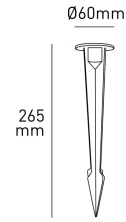

## GROUND SPIKE FOR YUMA

MEASURES mm	CODE	EAN
1	YUMASPIKE	8031453031305

IP 65

• SPYKE ACCESSORY FOR YUMA350P AND YUMA1200P

DIMENSIONS	A	B	C
1	265	60	