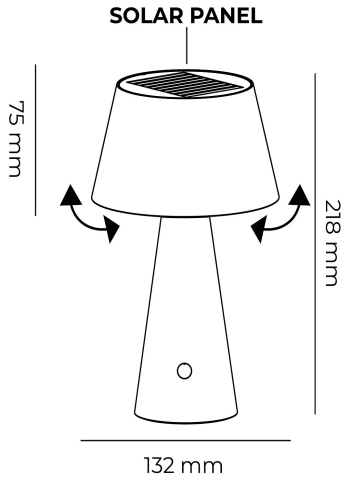

# TIZIA

POWER W	KELVIN	LUMEN lm	MEASURES mm	VARIANT	CODE	EAN
2.6	3000	500	1	BLUE	TIZIA-B	8031453031121
2.6	3000	500	1	TRAFFIC BLACK	TIZIA-N	8031453031312
2.6	3000	500	1	RED	TIZIA-R	8031453031114
2.6	3000	500	1	GREEN	TIZIA-V	8031453031138
2.6	3000	500	1	TRAFFIC WHITE	TIZIA-W	8031453031145
			2		CABLETL	8031453032340

DIMENSIONS	A	B	C
1	218	132	
2	1000		

- IP54 RECHARGEABLE SOLAR AND USB-C TABLE LAMP
- ABS BODY AND PS DIFFUSER
- 0.5WP MONOCRYSTALLIN SOLAR PANEL
- ADJUSTABLE LAMPSHADE
- LITHIUM BATTERY
- CHARGING TIME 4 HOURS, VIA USB C CABLE (NOT INCLUDED)
- OPERATING TIME FROM 2 TO 8 HOURS (DEPENDING ON DIMMING)