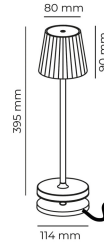

EMMA

Rechargeable table lamp

EMMA-B

3 W - 250lm - 3000K

DIMENSIONS	A	B	C
1	395	114	

GENERAL INFORMATIONS	
Code	EMMA-B
Ean	8031453031176
Family	EMMA
Technology	LED
Variant	BIANCO
Body material	ALU+PC
Diffuser / lens material	PC
Operating temperature (° C)	-5 +40
Years warranty	2
(RAL) Colour	9016
LIGHTING DATA	
CCT (K)	3000
Luminous lux (lm)	250
TECHNICAL FEATURES	
Power (W)	3
Insulation class	3
PACKAGING	
Packaging	BOX
Pack	8 / 8
Gross weight (Kg)	12
Net weight (Kg)	1.2

EMMA Rechargeable table lamp

EMMA-B

3W - 250lm - 3000K

- IP54 rechargeable battery table lamp
- Aluminum body and polycarbonate diffuser
- Supplied with 1.5m USB cabled magnetic charging base (power adapter not included)
- Touch surface for power on and light adjustment
- Lithium battery
- 6 hours charging time
- Operating time from 9 to 48 hours (depending on dimming)