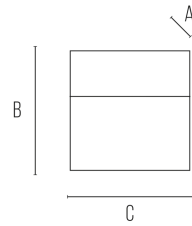

BILBAO 6 SQUARED
Step light
BILBA06CQ
6 W - 300lm - 4000K

DIMENSIONS	A	B	C
1	28	159	159

GENERAL INFORMATIONS	
Code	BILBA06CQ
Ean	8031453022716
Family	BILBAO 6 SQUARED
Technology	LED
Variant	CORTEN
Body material	aluminum
Diffuser / lens material	pc
Operating temperature (° C)	-20 - +45
Years warranty	3

PACKAGING	
Packaging	BOX
Pack	20 / 20
Gross weight (Kg)	8.9
Net weight (Kg)	0.38

LIGHTING DATA	
Light colour	CW
CCT (K)	4000
Luminous lux (lm)	300
Luminous Flux Module (lm)	580
Beam (°)	72
Luminous Efficacy (lm/W)	50