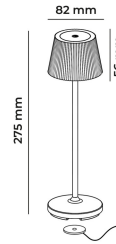

**EMMA MINI**  
**Rechargeable table lamp**

**EMMAMINI-V**

1,5 W - 130lm - 3000K

DIMENSIONS	A	B	C
1	274	82	

GENERAL INFORMATIONS	
Code	EMMAMINI-V
Ean	8031453031282
Family	EMMA MINI
Technology	LED
Variant	VERDE SALVIA
Body material	ALU+PC
Diffuser / lens material	
Operating temperature (° C)	-5 +40
Years warranty	2
(RAL) Colour	6021
LIGHTING DATA	
CCT (K)	3000
Luminous lux (lm)	130
TECHNICAL FEATURES	
Power (W)	1,5
Insulation class	3
PACKAGING	
Packaging	BOX
Pack	1 / 6

## EMMA MINI Rechargeable table lamp

EMMAMINI-V

1,5W - 130lm - 3000K

- IP54 rechargeable battery table lamp
- Aluminum body and polycarbonate diffuser
- Supplied with 1.5m USB cabled magnetic charging base (power adapter not included)
- Touch surface for power on and light adjustment
- Lithium battery
- 6 hours charging time
- Operating time from 9 to 48 hours (depending on dimming)