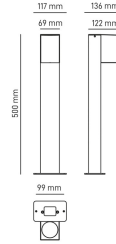

IBIZA
Outdoor bollard
IBIZA5G

DIMENSIONS	A	B	C
1	500	122	69

GENERAL INFORMATIONS	
Code	IBIZA5G
Ean	8031453027537
Family	IBIZA
Technology	LED
Variant	ANTRACITE
Body material	ALUMINUM
Diffuser / lens material	GLASS
Years warranty	2
TECHNICAL FEATURES	
Base	GU10
Supply voltage (V) / Max (V)	110 / 240
Insulation class	1
PACKAGING	
Pack	6 / 6
Gross weight (Kg)	9.7
Net weight (Kg)	1.33

IBIZA
Outdoor bollard
IBIZA5G

- Aluminum bollard with glass diffuser
- GU10 socket max 7W LED
- Fixing on plate with dowels
- UV-resistant powder coating