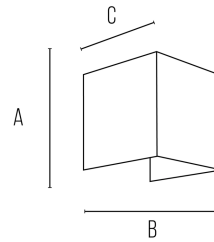

MARBELLA SQUARED

Wall lamp

MARBELLA10CQK

10 W - 480lm - 3000-4000-5500K

DIMENSIONS	A	B	C
1	100	100	100

GENERAL INFORMATIONS	
Code	MARBELLA10CQK
Ean	8031453025021
Family	MARBELLA SQUARED
Technology	LED
Variant	CORTEN
Body material	ALUMINUM
Diffuser / lens material	GLASS
Operating temperature (° C)	-20 - +45
Years warranty	2
LIGHTING DATA	
Light colour	CCT
CCT (K)	3000-4000-5500
Luminous lux (lm)	480
Luminous Flux Module (lm)	610
Beam (°)	2x90
Color rendering (CRI)	>80

MARBELLA SQUARED

Wall lamp

MARBELLA10CQK

10W - 480lm - 3000-4000-5500K

- Interior and exterior wall light in aluminium
- Built-in LED modules 2x5W (up and down)
- Double light beam adjustable individually 0°-90° no tools needed
- Selectable CCT