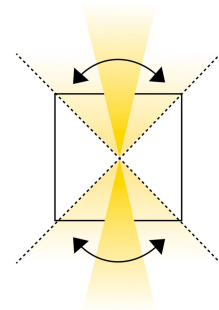

MARBELLA SQUARED

Wall lamp

MARBELLA10CQK

10 W - 480lm - 3000-4000-5500K

DIMENSIONS	A	B	C
1	100	100	100

GENERAL INFORMATIONS	
Code	MARBELLA10CQK
Ean	8031453025021
Family	MARBELLA SQUARED
Technology	LED
Variant	CORTEN
Body material	ALUMINUM
Diffuser / lens material	GLASS
Operating temperature (° C)	-20 - +45
Years warranty	2
LIGHTING DATA	
Light colour	CCT
CCT (K)	3000-4000-5500
Luminous lux (lm)	480
Luminous Flux Module (lm)	610
Beam (°)	2x90
Color rendering (CRI)	>80

MARBELLA SQUARED

Wall lamp

MARBELLA10CQK

10W - 480lm - 3000-4000-5500K

- Interior and exterior wall light in aluminium
- Built-in LED modules 2x5W (up and down)
- Double light beam adjustable individually 0°-90° no tools needed
- Selectable CCT