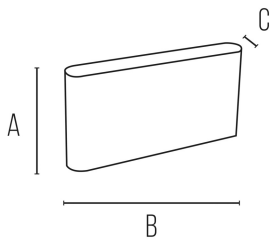

ALICANTE

POWER W	KELVIN	LUMEN lm	MEASURES mm	BEAM °	VARIANT	CODE	EAN	ENERGY CLASS
10	3000-4000-5500	580	1	2X150	WHITE	ALICANTE10B	8031453022013	A+ G E
10	3000-4000-5500	500	1	2X150	ANTHRACITE	ALICANTE10G	8031453022020	A+ G E

DIMENSIONS	A	B	C
1	90	175	30

- ALUMINUM WALL LIGHT FOR INDOORS AND OUTDOORS
- PAINTED DIE-CAST ALUMINIUM BODY
- BUILT-IN LED MODULES 2X5W (UP AND DOWN)
- SELECTABLE CCT