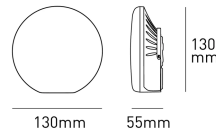

FROG

Rechargeable multipurpose worklight

FROG

4 W - 510lm - 3000-4000-6000K

DIMENSIONS	A	B	C
1	55	130	

GENERAL INFORMATIONS	
Code	FROG
Ean	8031453031435
Family	FROG
Technology	LED
Operating temperature (° C)	-5 - +40
Years warranty	2
LIGHTING DATA	
Light colour	CCT
CCT (K)	3000-4000-6000
Luminous flux (lm)	510
Luminous Flux Module (lm)	530
Beam (°)	200
Color rendering (CRI)	>80
TECHNICAL FEATURES	
Power (W)	4
Supply voltage (V) / Max (V)	3,7 / 3,7
Insulation class	3
Nominal life (h)	15000
Impact resistance (IK)	08
PACKAGING	
Pack	6 / 6