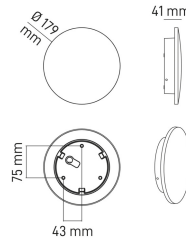

LUNA
Wall lamp
LUNA9B

9 W - 870lm - 3000-4000-5200K

DIMENSIONS	A	B	C
1	41	179	

GENERAL INFORMATIONS	
Code	LUNA9B
Ean	8031453027469
Family	LUNA
Technology	LED
Variant	BIANCO
Body material	ALUMINUM
Diffuser / lens material	PC
Operating temperature (° C)	-20 - +40
Years warranty	2
External driver	NO
Replaceable source	NO

LIGHTING DATA	
Light colour	CCT
CCT (K)	3000-4000-5200
Luminous lux (lm)	870
Luminous Flux Module (lm)	1000
Beam (°)	75
Color rendering (CRI)	>80

TECHNICAL FEATURES	
Power (W)	9
Supply voltage (V) / Max (V)	220 / 240
Power frequency (Hz)	50/60
Insulation class	1
Dimmer compatibility	NO
Nominal life (h)	25000

PACKAGING	
Packaging	BOX
Pack	12 / 12
Gross weight (Kg)	9,3
Net weight (Kg)	0,64

LUNA
Wall lamp

LUNA9B

9W - 870lm - 3000-4000-5200K

- Round aluminum wall light
- Integrated 9W - 1000lm LED module
- Indirect rear lighting
- UV-resistant powder coating