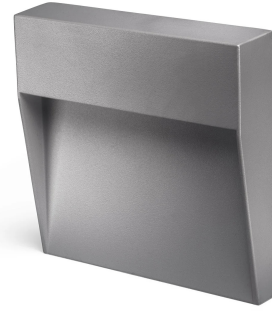

**BILBAO 6 SQUARED**  
Step light  
BILBA06MQ  
6 W - 350lm - 4000K

DIMENSIONS	A	B	C
1	28	159	159

GENERAL INFORMATIONS	
Code	BILBA06MQ
Ean	8031453022730
Family	BILBAO 6 SQUARED
Technology	LED
Variant	GRIGIO MARINA
Body material	aluminum
Diffuser / lens material	pc
Operating temperature (° C)	-20 - +45
Years warranty	3
(RAL) Colour	7040

PACKAGING	
Packaging	BOX
Pack	20 / 20
Gross weight (Kg)	9.2
Net weight (Kg)	0.39

LIGHTING DATA	
Light colour	CW
CCT (K)	4000
Luminous flux (lm)	350
Luminous Flux Module (lm)	580
Beam (°)	72
Luminous Efficacy (lm/W)	58

- Square steplight in die-cast aluminum for wall application
- Built-in 6W LED module