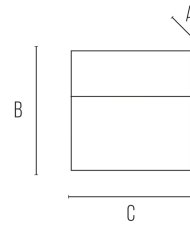

**BILBAO 6 SQUARED**  
Step light  
BILBA06MQ  
6 W - 350lm - 4000K

DIMENSIONS	A	B	C
1	28	159	159

GENERAL INFORMATIONS	
Code	BILBA06MQ
Ean	8031453022730
Family	BILBAO 6 SQUARED
Technology	LED
Variant	GRIGIO MARINA
Body material	aluminum
Diffuser / lens material	pc
Operating temperature (° C)	-20 - +45
Years warranty	3
(RAL) Colour	7040

PACKAGING	
Packaging	BOX
Pack	20 / 20
Gross weight (Kg)	9.2
Net weight (Kg)	0.39

LIGHTING DATA	
Light colour	CW
CCT (K)	4000
Luminous flux (lm)	350
Luminous Flux Module (lm)	580
Beam (°)	72
Luminous Efficacy (lm/W)	58