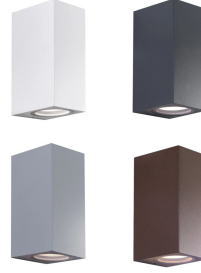

## TOLEDO 2

BASE	MEASURES mm	VARIANT	CODE	EAN
GU10	1	WHITE	TOLEDO2B	8031453023867
GU10	1	ANTHRACITE	TOLEDO2G	8031453023881
GU10	1	LIGHT GREY	TOLEDO2M	8031453023898
GU10	1	CORTEN	TOLEDO2C	8031453023874

IP 65

IK 08

~G  
220-240V

DIMENSIONS	A	B	C
1	160	68	78

- INTERIOR AND EXTERIOR WALL LIGHT IN ALUMINIUM WITH GLASS DIFFUSER
- GU10 BASE FOR MAX 2X7W LED SOURCES