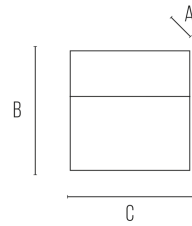

BILBAO 6 SQUARED
Step light
BILBA06GQ
6 W - 290lm - 4000K

DIMENSIONS	A	B	C
1	28	159	159

GENERAL INFORMATIONS	
Code	BILBAO6GQ
Ean	8031453022723
Family	BILBAO 6 SQUARED
Technology	LED
Variant	ANTRACITE
Body material	aluminum
Diffuser / lens material	pc
Operating temperature (° C)	-20 - +45
Years warranty	3
(RAL) Colour	7024

PACKAGING	
Packaging	BOX
Pack	20 / 20
Gross weight (Kg)	9.2
Net weight (Kg)	0.39

LIGHTING DATA	
Light colour	CW
CCT (K)	4000
Luminous flux (lm)	290
Luminous Flux Module (lm)	580
Beam (°)	72
Luminous Efficacy (lm/W)	48,33

TECHNICAL FEATURES	
Power (W)	6
Supply voltage (V) / Max (V)	180 / 240
Power frequency (Hz)	50/60
Dimmer compatibility	NO
Nominal life (h)	30000

BILBAO 6 SQUARED

Step light

BILBA06GQ

6W - 290lm - 4000K

- Square steplight in die-cast aluminum for wall application
- Built-in 6W LED module