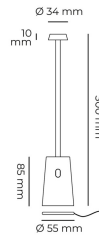

TAG
Rechargeable table lamp

TAG-A

3 W - 250lm - 3000K

| DIMENSIONS | A | B | C |
|------------|-----|----|---|
| 1 | 300 | 55 | |

| GENERAL INFORMATIONS | |
|-----------------------------|-------------------|
| Code | TAG-A |
| Ean | 8031453031060 |
| Family | TAG |
| Technology | LED |
| Variant | CARTA DA ZUCCHERO |
| Body material | ALU |
| Diffuser / lens material | |
| Operating temperature (° C) | -5 +40 |
| Years warranty | 2 |
| (RAL) Colour | 5024 |
| LIGHTING DATA | |
| Light colour | WW |
| CCT (K) | 3000 |
| Luminous flux (lm) | 250 |
| TECHNICAL FEATURES | |
| Power (W) | 3 |
| Insulation class | 3 |
| PACKAGING | |
| Packaging | BOX |
| Pack | 1 / 16 |

TAG **Rechargeable table lamp**

TAG-A

3W - 250lm - 3000K

- IP54 rechargeable battery table lamp
- Aluminum body and transparent polycarbonate diffuser
- Supplied with 1m USB cabled charging base (power adapter not included)
- Touch surface for power on and light adjustment
- Lithium battery
- Charging time 4 hours
- Operating time from 4 to 25 hours (depending on dimming)