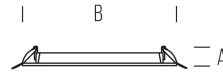

**DOWNLIGHT BODO**  
**Adjustable downlight**  
**BODO2020**  
20 W - 1530lm - 3000K

DIMENSIONS	A	B	C
1	84	140	

GENERAL INFORMATIONS	
Code	BODO2020
Ean	8031453026011
Family	DOWNLIGHT BODO
Technology	LED
Body material	PC+AL
Diffuser / lens material	PS
Operating temperature (° C)	-20 - +40
Years warranty	2
LIGHTING DATA	
Light colour	WW
CCT (K)	3000
Luminous Jux (lm)	1530
Beam (°)	36
Luminous Efficacy (lm/W)	76,5
Color rendering (CRI)	>80