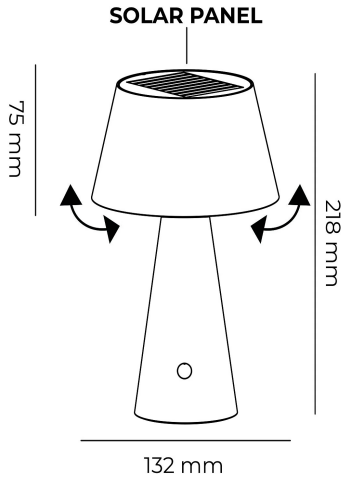

# TIZIA

POWER W	KELVIN	LUMEN lm	MEASURES mm	VARIANT	CODE	EAN
2.6	3000	500	1	BLUE	TIZIA-B	8031453031121
2.6	3000	500	1	TRAFFIC BLACK	TIZIA-N	8031453031312
2.6	3000	500	1	RED	TIZIA-R	8031453031114
2.6	3000	500	1	GREEN	TIZIA-V	8031453031138
2.6	3000	500	1	TRAFFIC WHITE	TIZIA-W	8031453031145
			2		CABLETL	8031453032340

DIMENSIONS	A	B	C
1	218	132	
2			

- IP54 RECHARGEABLE SOLAR AND USB-C TABLE LAMP
- ABS BODY AND PS DIFFUSER
- 0.5WP MONOCRYSTALLIN SOLAR PANEL
- ADJUSTABLE LAMPSHADE
- LITHIUM BATTERY
- CHARGING TIME 4 HOURS, VIA USB C CABLE (NOT INCLUDED)
- OPERATING TIME FROM 2 TO 8 HOURS (DEPENDING ON DIMMING)