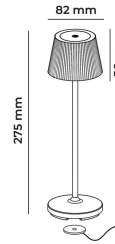

EMMA MINI
Rechargeable table lamp
EMMAMINI-R
1,5 W - 130lm - 3000K

DIMENSIONS	A	B	C
1	274	82	

GENERAL INFORMATIONS	
Code	EMMAMINI-R
Ean	8031453031275
Family	EMMA MINI
Technology	LED
Variant	ROSSO LAMPONE
Body material	ALU+PC
Diffuser / lens material	
Operating temperature (° C)	-5 +40
Years warranty	2
(RAL) Colour	3027
LIGHTING DATA	
CCT (K)	3000
Luminous lux (lm)	130
TECHNICAL FEATURES	
Power (W)	1,5
Insulation class	3
PACKAGING	
Packaging	BOX
Pack	1 / 6

EMMA MINI Rechargeable table lamp

EMMAMINI-R

1,5W - 130lm - 3000K

- IP54 rechargeable battery table lamp
- Aluminum body and polycarbonate diffuser
- Supplied with 1.5m USB cabled magnetic charging base (power adapter not included)
- Touch surface for power on and light adjustment
- Lithium battery
- 6 hours charging time
- Operating time from 9 to 48 hours (depending on dimming)