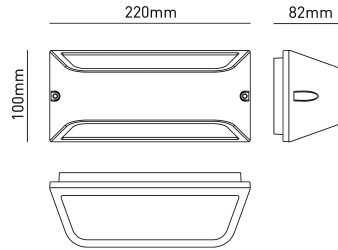

LAGOS 1
Wall lamp
LAGOS1E27N

DIMENSIONS	A	B	C
1	100	220	82

GENERAL INFORMATIONS	
Code	LAGOS1E27N
Ean	8031453031664
Family	LAGOS 1
Technology	LED
Variant	NERO
Body material	Aluminum
Diffuser / lens material	PC
Operating temperature (° C)	-20 - +45
Years warranty	2
(RAL) Colour	9016

TECHNICAL FEATURES	
Base	E27
Supply voltage (V) / Max (V)	220 / 240
Power frequency (Hz)	50/60
Dimmer compatibility	NO

PACKAGING	
Packaging	BOX
Pack	1 / 1

LAGOS 1
Wall lamp
LAGOS1E27N

- Wall light with aluminium body and polycarbonate diffuser
- Available with E27 base max 20W LED or selectable CCT 9W LED module