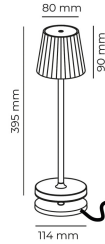

EMMA

Rechargeable table lamp

EMMA-A

3 W - 250lm - 3000K

DIMENSIONS	A	B	C
1	395	114	

GENERAL INFORMATIONS	
Code	EMMA-A
Ean	8031453028404
Family	EMMA
Technology	LED
Variant	CARTA DA ZUCCHERO
Body material	ALU+PC
Diffuser / lens material	PC
Operating temperature (° C)	-5 +40
Years warranty	2
(RAL) Colour	5024
LIGHTING DATA	
CCT (K)	3000
Luminous lux (lm)	250
TECHNICAL FEATURES	
Power (W)	3
Insulation class	3
PACKAGING	
Packaging	BOX
Pack	8 / 8
Gross weight (Kg)	12.6
Net weight (Kg)	1.23

EMMA **Rechargeable table lamp**

EMMA-A

3W - 250lm - 3000K

- IP54 rechargeable battery table lamp
- Aluminum body and polycarbonate diffuser
- Supplied with 1.5m USB cabled magnetic charging base (power adapter not included)
- Touch surface for power on and light adjustment
- Lithium battery
- 6 hours charging time
- Operating time from 9 to 48 hours (depending on dimming)