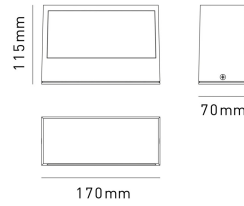

VALENCIA
Wall lamp
VALENCIAE27C

IP 54

220-240V

DIMENSIONS	A	B	C
1	70	170	115

GENERAL INFORMATIONS	
Code	VALENCIAE27C
Ean	8031453027506
Family	VALENCIA
Technology	LED
Variant	CORTEN
Body material	ALUMINUM
Diffuser / lens material	GLASS
Operating temperature (° C)	-20 +40°C
Years warranty	2
TECHNICAL FEATURES	
Base	E27
Supply voltage (V) / Max (V)	220 / 240
Power frequency (Hz)	50/60
Insulation class	1
PACKAGING	
Pack	12 / 12
Gross weight (Kg)	7.9
Net weight (Kg)	0.54

VALENCIA
Wall lamp
VALENCIAE27C

- Wall light with aluminum body and frosted glass diffuser
- E27 base for LED light sources max 20W
- UV-resistant powder coating

fascio singolo
single beam