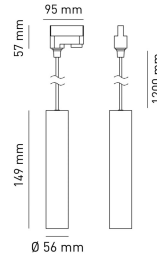

BERNA
Track pendant
BERNAN

IP 20

220-240V

DIMENSIONS	A	B	C
1	298	56	

GENERAL INFORMATIONS

Code	BERNAN
Ean	8031453027841
Family	BERNA
Product line	TRACK
Variant	NERO
Body material	Aluminum
Operating temperature (° C)	-20 - +40
Years warranty	2

TECHNICAL FEATURES

Base	GU10
Supply voltage (V) / Max (V)	220 / 240
Power frequency (Hz)	50/60
Insulation class	1

PACKAGING

Packaging	BOX
Pack	20 / 20
Gross weight (Kg)	12.3
Net weight (Kg)	0.514

BERNA
Track pendant
BERNAN

- Tubular pendant with die-cast aluminum body
- 3-phase track adapter
- Cable length 120cm
- GU10 max 7W
- UV-resistant powder coating