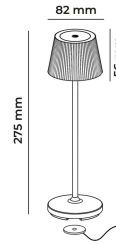

EMMA MINI
Rechargeable table lamp
EMMAMINI-P
1,5 W - 130lm - 3000K

DIMENSIONS	A	B	C
1	274	82	

GENERAL INFORMATIONS	
Code	EMMAMINI-P
Ean	8031453031268
Family	EMMA MINI
Technology	LED
Variant	BLU PETROLIO
Body material	ALU+PC
Diffuser / lens material	
Operating temperature (° C)	-5 +40
Years warranty	2
(RAL) Colour	5020
LIGHTING DATA	
CCT (K)	3000
Luminous lux (lm)	130
TECHNICAL FEATURES	
Power (W)	1,5
Insulation class	3
PACKAGING	
Packaging	BOX
Pack	1 / 6

EMMA MINI Rechargeable table lamp

EMMAMINI-P

1,5W - 130lm - 3000K

- IP54 rechargeable battery table lamp
- Aluminum body and polycarbonate diffuser
- Supplied with 1.5m USB cabled magnetic charging base (power adapter not included)
- Touch surface for power on and light adjustment
- Lithium battery
- 6 hours charging time
- Operating time from 9 to 48 hours (depending on dimming)